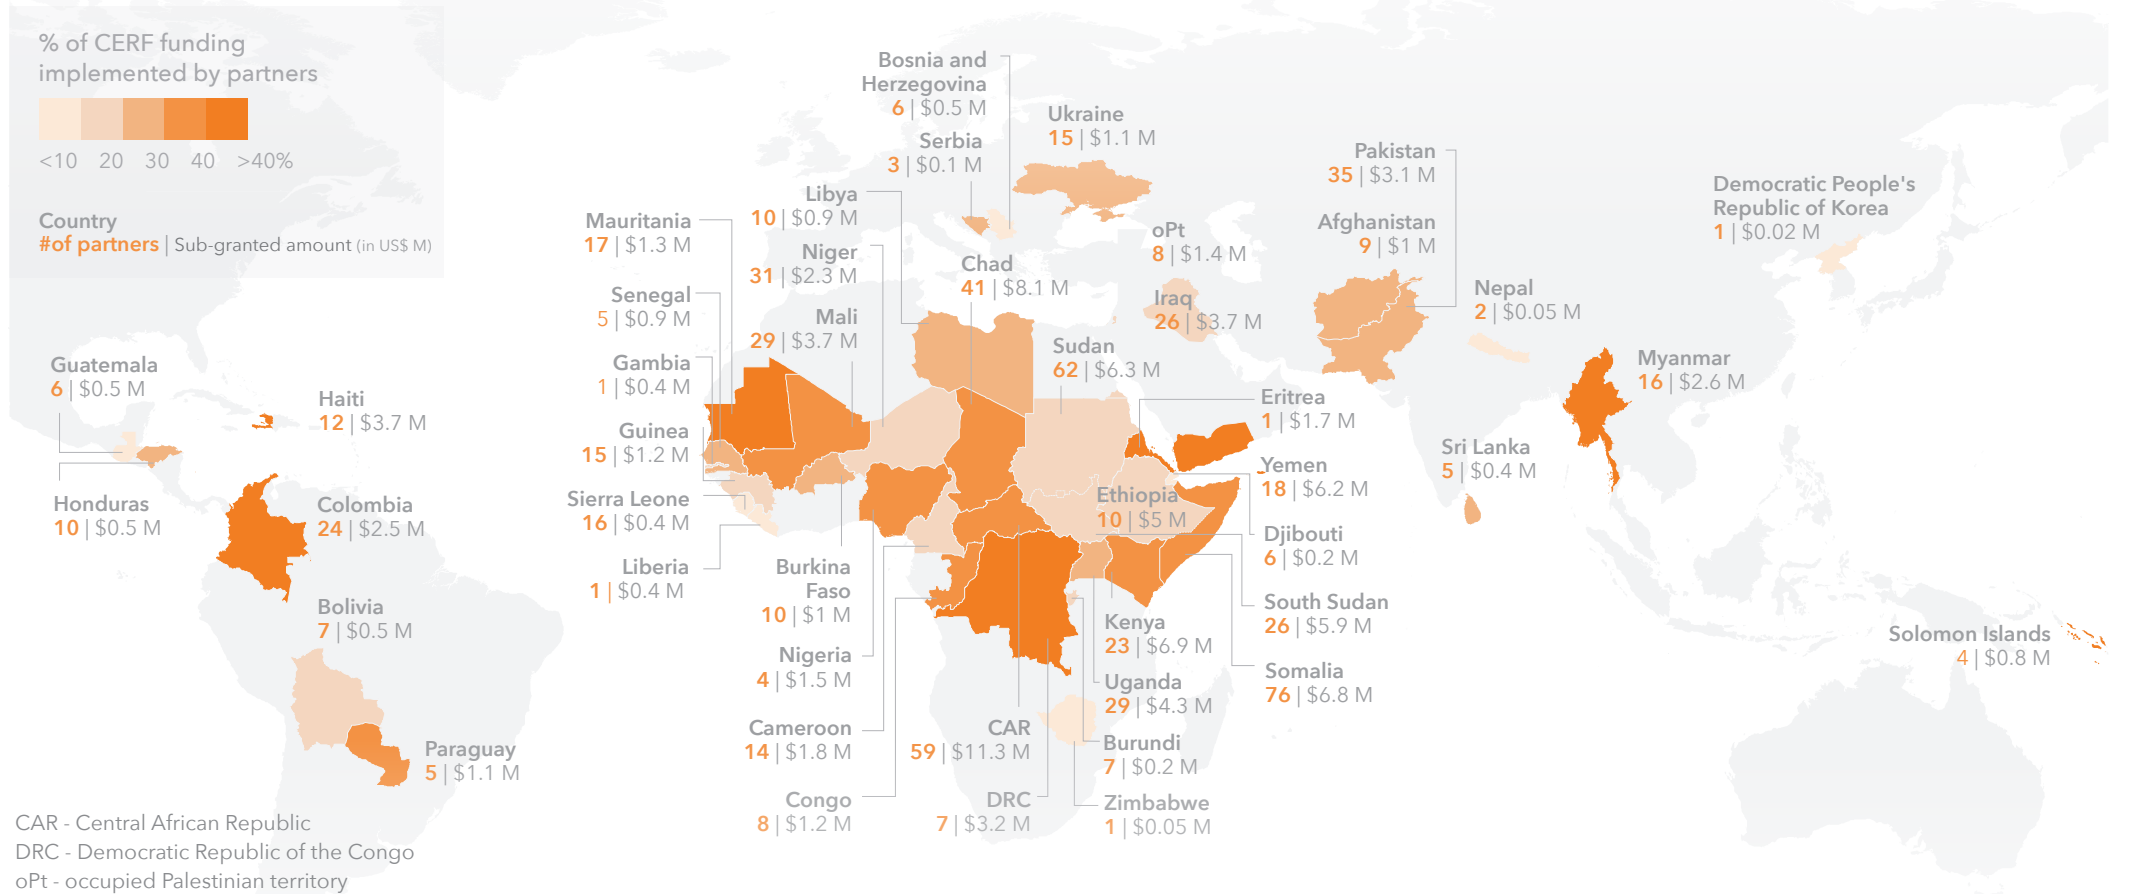

DELIVERING CERF-FUNDED HUMANITARIAN ACTION WITH PARTNERS

CAR - Central African Republic
DRC - Democratic Republic of the Congo
oPt - occupied Palestinian territory

*2014 is the latest full year for which complete sub-grant data is currently available

**INGO - International Non-governmental Organisations

***NNGO - National Non-governmental Organisations

The boundaries and names shown and the designations used on this map do not imply official endorsement or acceptance by the United Nations. Dotted line represents approximately the Line of Control in Jammu and Kashmir agreed upon by India and Pakistan. The final status of Jammu and Kashmir has not yet been agreed upon by the parties. Final boundary between the Republic of Sudan and the Republic of South Sudan has not yet been determined. Final status of the Abyei area is not yet determined.