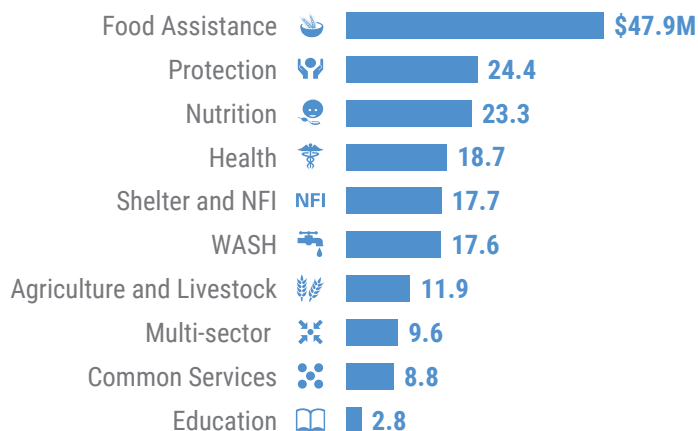

LAKE CHAD BASIN CRISIS

CERF allocation overview (2014-2018) as of 31 August 2018

United Nations
CERF

Central
Emergency
Response
Fund

Over 10 million people across the Lake Chad Basin are in urgent need of humanitarian assistance and protection.¹ Since 2014, CERF has provided nearly \$183 million for life-saving humanitarian assistance to people affected by the conflict and food crisis. With support from CERF, humanitarian partners have provided life-saving assistance and protection for the most vulnerable people, including internally displaced people, returnees, refugees and host populations.

ALLOCATIONS TIMELINE in US\$ million

ALLOCATIONS BY AGENCY in US\$ million

ALLOCATIONS BY SECTOR in US\$ million

The boundaries and names shown and the designations used on this map do not imply official endorsement or acceptance by the United Nations.