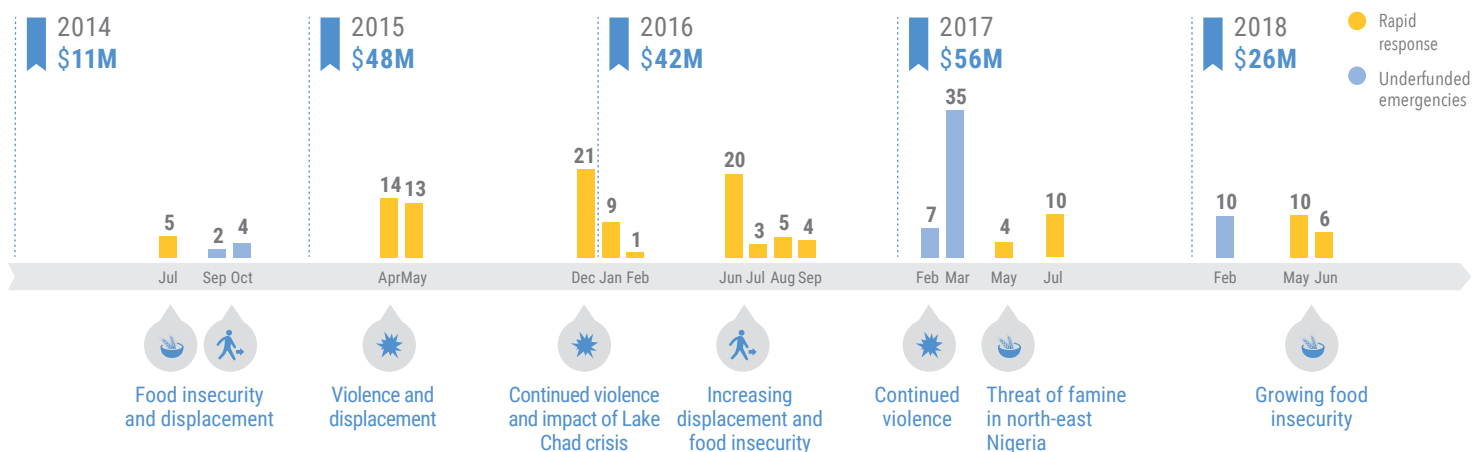

ALLOCATIONS TIMELINE in US$ million