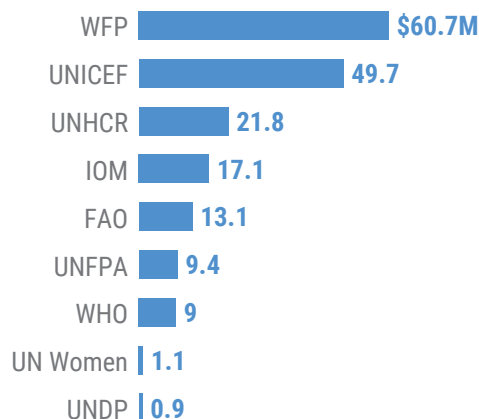

ALLOCATIONS BY AGENCY in US$ million