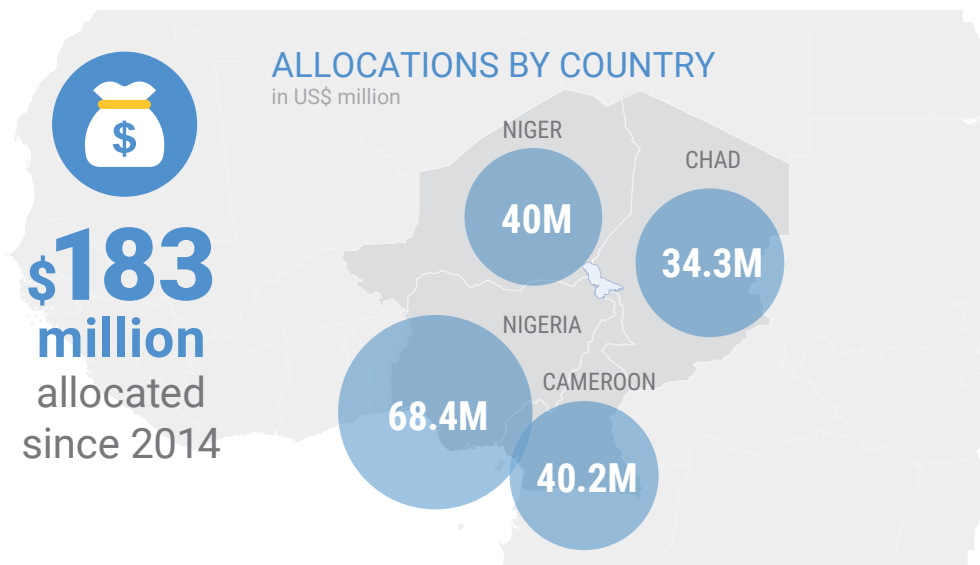

LAKE CHAD BASIN CRISIS

CERF allocation overview (2014-2018) as of 31 August 2018

United Nations
CERF

Central
Emergency
Response
Fund

Over 10 million people across the Lake Chad Basin are in urgent need of humanitarian assistance and protection.¹ Since 2014, CERF has provided nearly \$183 million for life-saving humanitarian assistance to people affected by the conflict and food crisis. With support from CERF, humanitarian partners have provided life-saving assistance and protection for the most vulnerable people, including internally displaced people, returnees, refugees and host populations.

ALLOCATIONS TIMELINE in US\$ million

ALLOCATIONS BY AGENCY in US\$ million

ALLOCATIONS BY SECTOR in US\$ million

The boundaries and names shown and the designations used on this map do not imply official endorsement or acceptance by the United Nations.