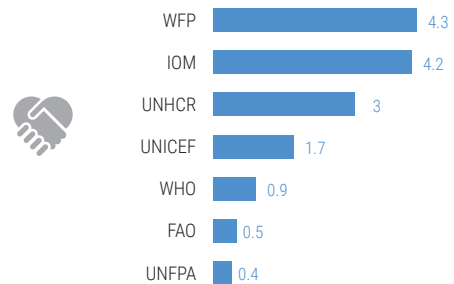

SOUTH SUDAN

OCHA

Pooled fund complementarities in the 2019 flood response

Abnormally heavy seasonal flooding devastated large parts of South Sudan in the second half of 2019 and affected some 900,000 people in areas that were already facing high humanitarian needs. In response, the OCHA-managed Central Emergency Response Fund (CERF) and the South Sudan Humanitarian Fund (SSHF) allocated a total of US\$24.8 million to humanitarian partners to deliver life-saving assistance to 570,000 flood-affected people.

Water, Sanitation and Hygiene

420k / 67k

Refugee Response

150k

Education

103k

Protection

89k

Nutrition

37k

IMPLEMENTATION AREA

CERF ALLOCATIONS BY AGENCY

SSHF ALLOCATIONS BY PARTNER TYPE

People targeted by CERF funded aid

People targeted by SSHF funded aid

The boundaries and names shown and the designations used on this map do not imply official endorsement or acceptance by the United Nations.