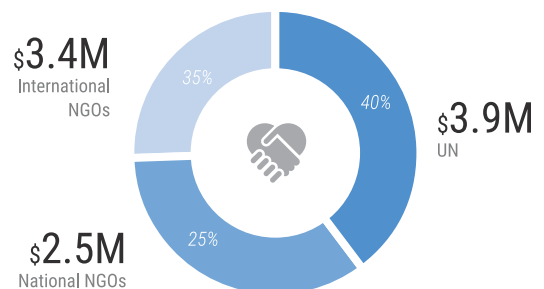

SOUTH SUDAN

OCHA

Pooled fund complementarities in the 2019 flood response

Abnormally heavy seasonal flooding devastated large parts of South Sudan in the second half of 2019 and affected some 900,000 people in areas that were already facing high humanitarian needs. In response, the OCHA-managed Central Emergency Response Fund (CERF) and the South Sudan Humanitarian Fund (SSHF) allocated a total of US\$24.8 million to humanitarian partners to deliver life-saving assistance to 570,000 flood-affected people.

While CERF was used to fill critical gaps in supply pipelines early in the response, SSHF supported frontline

activities implemented by non-governmental organizations and UN agencies. Leveraging their comparative advantages, the two pooled funds enabled humanitarian organizations to scale up the response and catalyzed additional bilateral funding.

\$24.8 million
Total allocations to South Sudan flood response

PEOPLE TARGETED BY SECTOR

Food Security and Livelihoods

555k / 395k

Health

420k / 284k

Emergency Shelter and Non-Food Items

249k / 364k

Nutrition

37k

IMPLEMENTATION AREA

CERF ALLOCATIONS BY AGENCY

SSHF ALLOCATIONS BY PARTNER TYPE

People targeted by CERF funded aid

People targeted by SSHF funded aid

The boundaries and names shown and the designations used on this map do not imply official endorsement or acceptance by the United Nations.