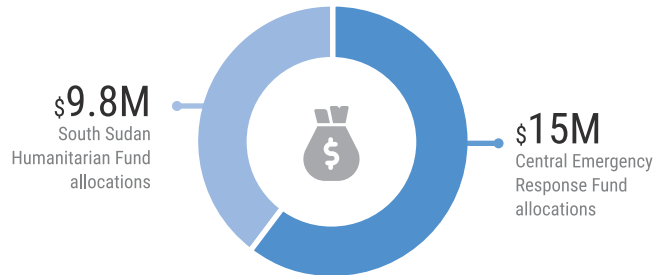

SOUTH SUDAN

OCHA

Pooled fund complementarities in the 2019 flood response

Abnormally heavy seasonal flooding devastated large parts of South Sudan in the second half of 2019 and affected some 900,000 people in areas that were already facing high humanitarian needs. In response, the OCHA-managed Central Emergency Response Fund (CERF) and the South Sudan Humanitarian Fund (SSHF) allocated a total of US\$24.8 million to humanitarian partners to deliver life-saving assistance to 570,000 flood-affected people.

While CERF was used to fill critical gaps in supply pipelines early in the response, SSHF supported frontline

activities implemented by non-governmental organizations and UN agencies. Leveraging their comparative advantages, the two pooled funds enabled humanitarian organizations to scale up the response and catalyzed additional bilateral funding.

\$24.8 million
Total allocations to South Sudan flood response

PEOPLE TARGETED BY SECTOR

Food Security and Livelihoods

555k / 395k

Health

420k / 284k

Emergency Shelter and Non-Food Items

249k / 364k