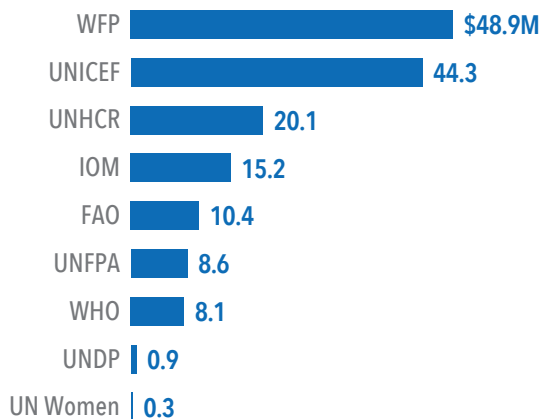

ALLOCATIONS BY AGENCY

in US$ million