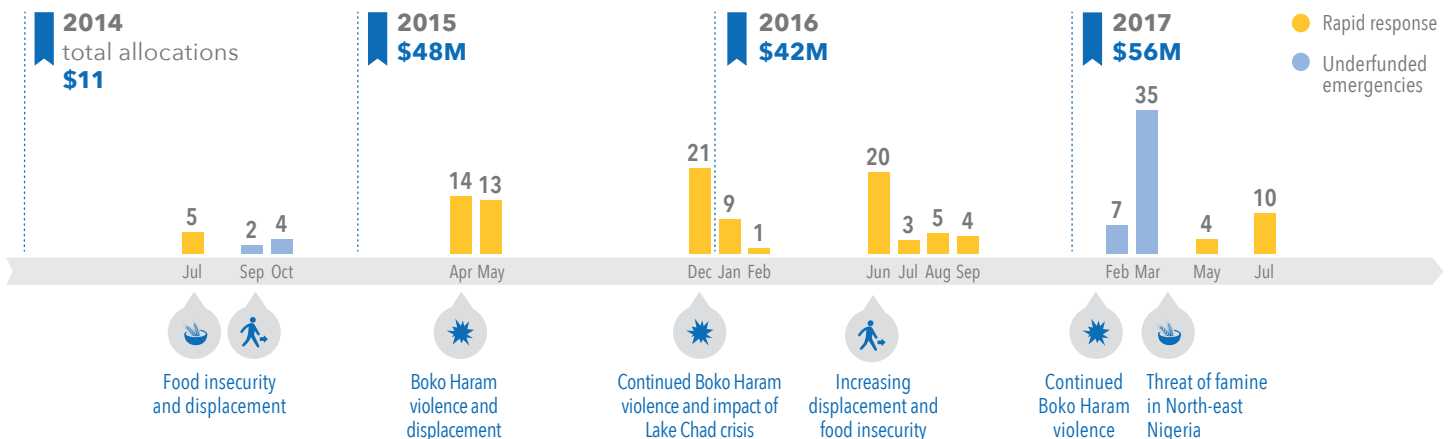

ALLOCATIONS TIMELINE

in US$ million