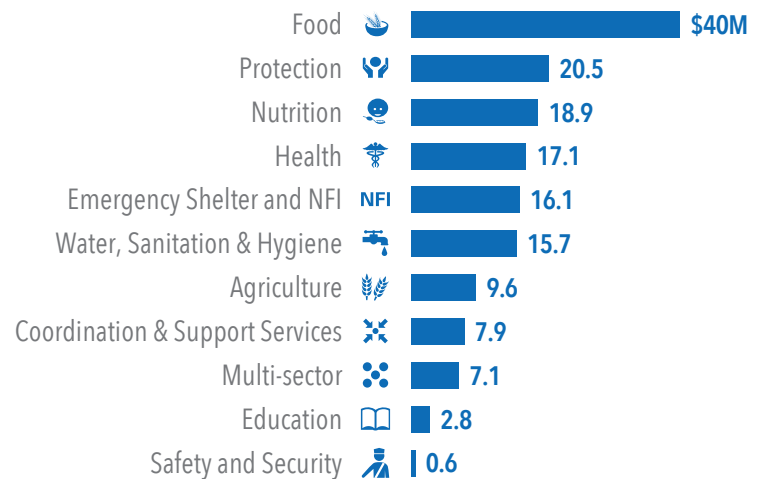

ALLOCATIONS BY SECTOR

in US$ million

The boundaries and names shown and the designations used on this map do not imply official endorsement or acceptance by the United Nations.