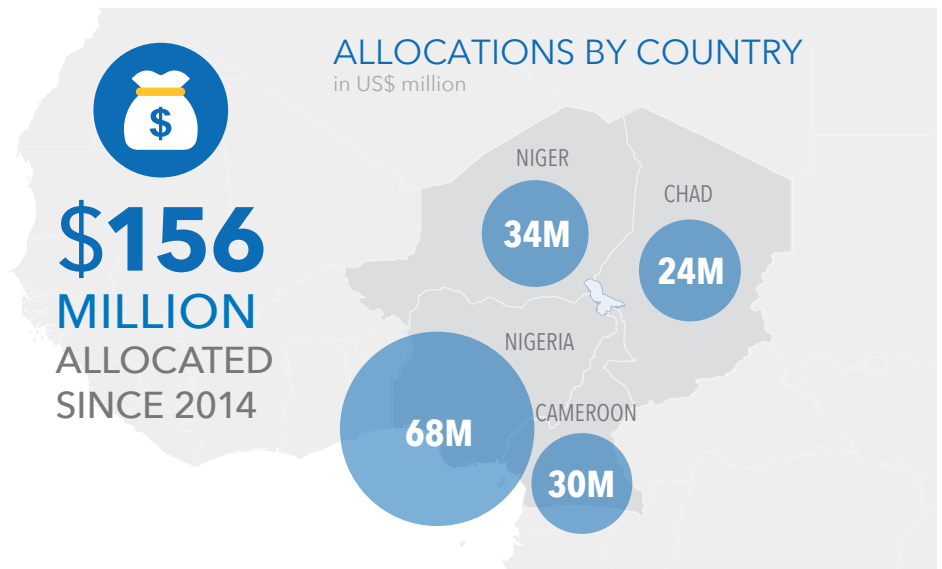

# LAKE CHAD BASIN CRISIS

CERF allocation overview (2014-2017) As of 30 August 2017

United Nations  
**CERF**

Central  
Emergency  
Response  
Fund

Over 10 million people across the Lake Chad Basin are in urgent need of humanitarian assistance.<sup>1</sup> Since 2014, CERF has provided nearly \$156 million for life-saving humanitarian assistance to people affected by the conflict and deepening food crisis. With the support of CERF's rapid response and underfunded emergency funds, humanitarian partners have been providing life-saving assistance and protection for the most vulnerable people - internally displaced, returnees, refugees and host population - affected by Boko Haram and military operations.