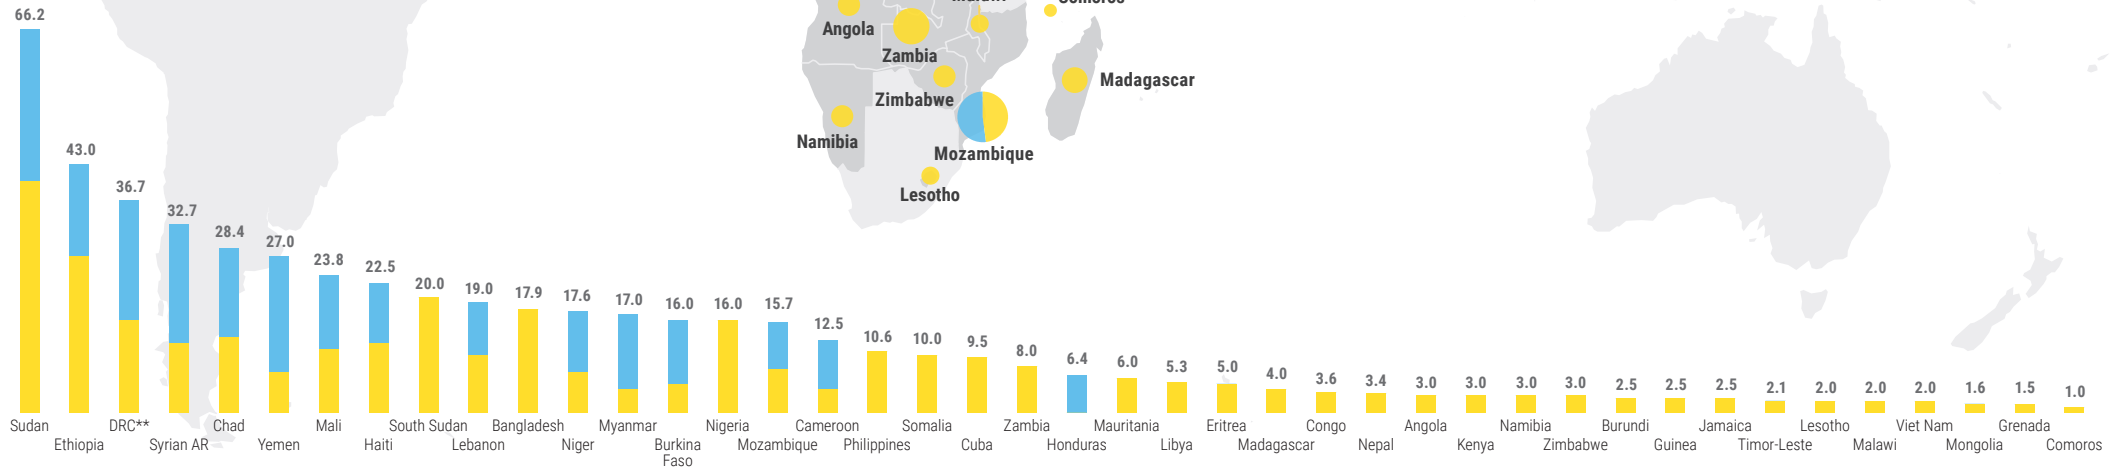

CENTRAL EMERGENCY RESPONSE FUND

Allocations in 2024

As of 5 December 2024

In 2024*, CERF allocated over **\$535 million** to support millions of people in need of urgent assistance in **42 countries**

42 countries

Allocations by country and window in US\$ million

CERF allocations by country and window in US\$ million

- Rapid Response window
- Underfunded Emergencies window

*As of 5 December 2024
** DRC - Democratic Republic of the Congo