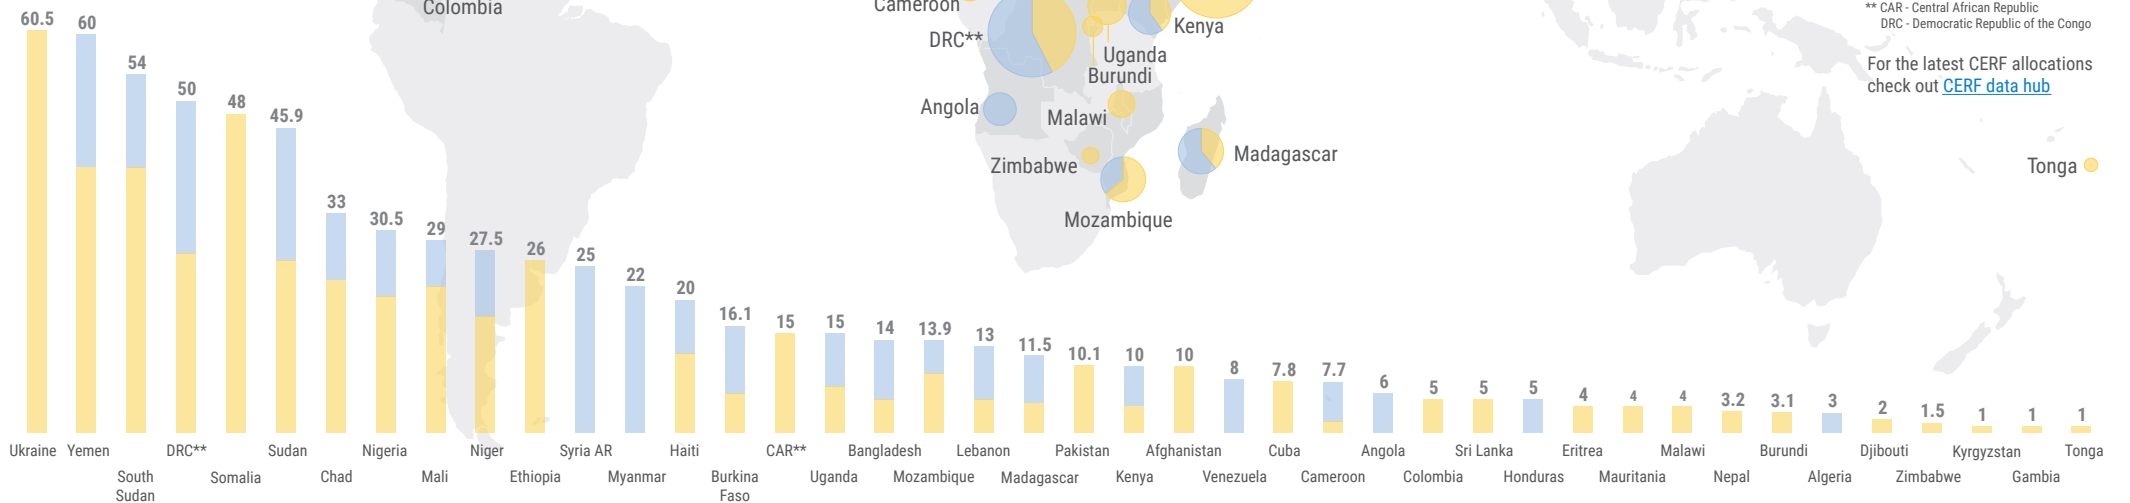

In 2022*, CERF allocated over **\$732.5 million** to support millions of people in need of urgent assistance in **42 countries**

Allocations by country and window in US\$ million

CERF allocations by country and window in US\$ million

* As of 18 January 2023
 ** CAR - Central African Republic
 DRC - Democratic Republic of the Congo

For the latest CERF allocations check out [CERF data hub](#)