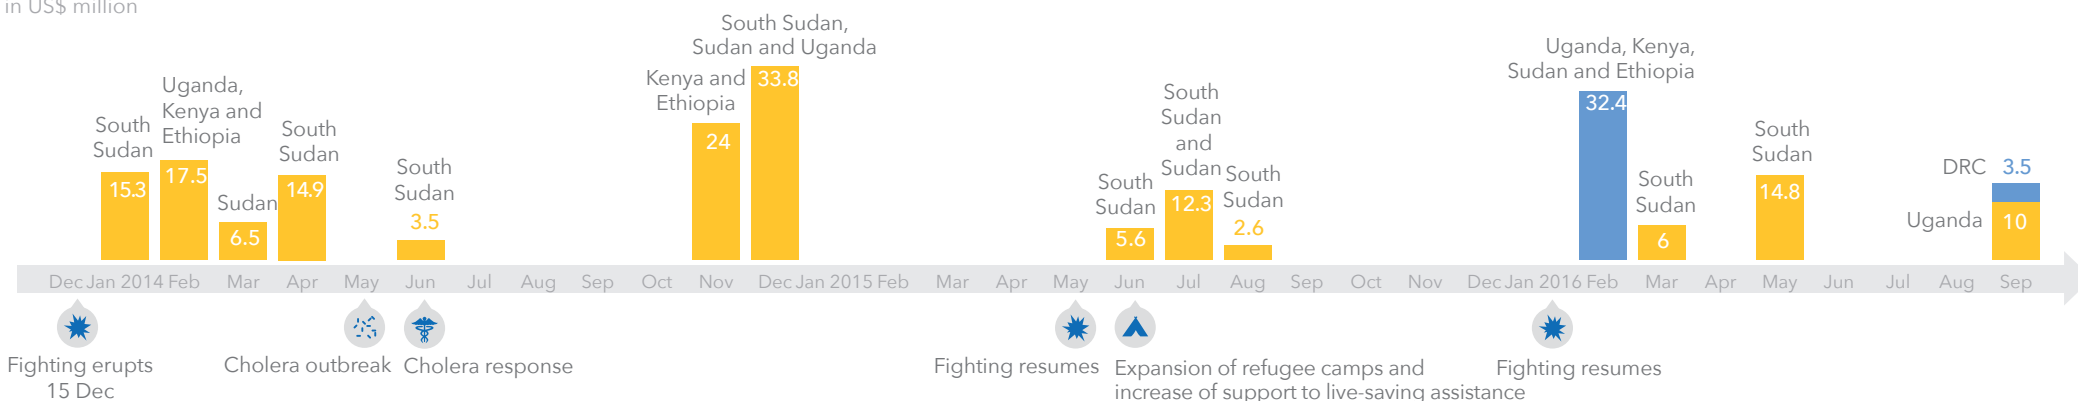

# SOUTH SUDAN CRISIS: CERF ALLOCATION OVERVIEW

as of 21 September 2016

Nearly 7 million people are in need of humanitarian assistance and protection in South Sudan and neighboring countries. Since the beginning of the conflict in December 2013, CERF has allocated a total of \$203 million.

With CERF support, UN agencies and partners have delivered \$88 million worth of live-saving assistance in South Sudan and \$115 million to South Sudanese refugees in neighboring countries.

To date in 2016, CERF has allocated over \$20 million to support people facing displacement, conflict and food insecurity in Western Equatoria, Western Bahr el Ghazal, Unity and Upper Nile states of South Sudan, while a total of nearly \$46 million has been allocated to neighboring countries.

## ALLOCATIONS<sup>2</sup>

in US\$ million

## ALLOCATION AND CRISIS RESPONSE TIMELINE<sup>2</sup>

in US\$ million

■ Rapid response window ■ Underfunded emergencies window

CERF is one of the fastest and most effective ways to support rapid humanitarian response for people affected by natural disasters and armed conflict. The Fund, which is managed by the United Nations Office for the Coordination of Humanitarian Affairs (OCHA), receives voluntary contributions year round from United Nations Member States and Observers, regional governments, private sector, foundations and individuals. This money is set aside for immediate use at the onset of emergencies, in rapidly deteriorating situations and in protracted crises that fail to attract sufficient resources. | The boundaries and names shown and the designations used on this map do not imply official endorsement or acceptance by the United Nations.