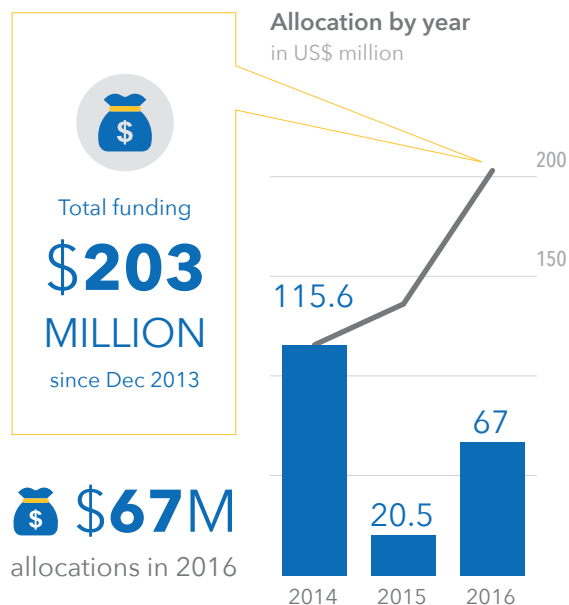

# SOUTH SUDAN CRISIS: CERF ALLOCATION OVERVIEW

as of 21 September 2016

Nearly 7 million people are in need of humanitarian assistance and protection in South Sudan and neighboring countries. Since the beginning of the conflict in December 2013, CERF has allocated a total of \$203 million.

With CERF support, UN agencies and partners have delivered \$88 million worth of live-saving assistance in South Sudan and \$115 million to South Sudanese refugees in neighboring countries.

To date in 2016, CERF has allocated over \$20 million to support people facing displacement, conflict and food insecurity in Western Equatoria, Western Bahr el Ghazal, Unity and Upper Nile states of South Sudan, while a total of nearly \$46 million has been allocated to neighboring countries.

## ALLOCATIONS<sup>2</sup>

in US\$ million

## ALLOCATION AND CRISIS RESPONSE TIMELINE<sup>2</sup>

in US\$ million

■ Rapid response window ■ Underfunded emergencies window

CERF is one of the fastest and most effective ways to support rapid humanitarian response for people affected by natural disasters and armed conflict. The Fund, which is managed by the United Nations Office for the Coordination of Humanitarian Affairs (OCHA), receives voluntary contributions year round from United Nations Member States and Observers, regional governments, private sector, foundations and individuals. This money is set aside for immediate use at the onset of emergencies, in rapidly deteriorating situations and in protracted crises that fail to attract sufficient resources. | The boundaries and names shown and the designations used on this map do not imply official endorsement or acceptance by the United Nations.