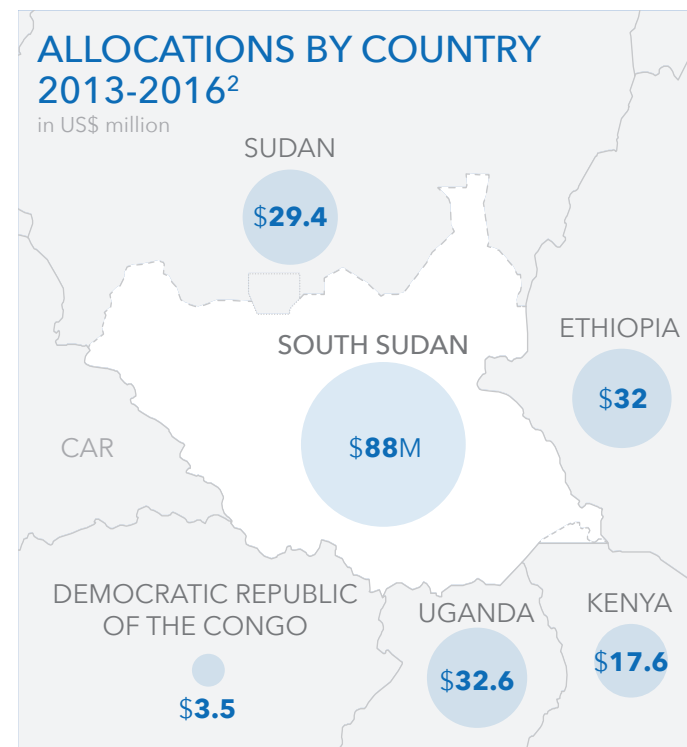

# SOUTH SUDAN CRISIS: CERF ALLOCATION OVERVIEW

as of 21 September 2016

Nearly 7 million people are in need of humanitarian assistance and protection in South Sudan and neighboring countries. Since the beginning of the conflict in December 2013, CERF has allocated a total of \$203 million.

With CERF support, UN agencies and partners have delivered \$88 million worth of live-saving assistance in South Sudan and \$115 million to South Sudanese refugees in neighboring countries.

To date in 2016, CERF has allocated over \$20 million to support people facing displacement, conflict and food insecurity in Western Equatoria, Western Bahr el Ghazal, Unity and Upper Nile states of South Sudan, while a total of nearly \$46 million has been allocated to neighboring countries.

## ALLOCATIONS<sup>2</sup>

in US\$ million

## ALLOCATION AND CRISIS RESPONSE TIMELINE<sup>2</sup>

in US\$ million

■ Rapid response window ■ Underfunded emergencies window

CERF is one of the fastest and most effective ways to support rapid humanitarian response for people affected by natural disasters and armed conflict. The Fund, which is managed by the United Nations Office for the Coordination of Humanitarian Affairs (OCHA), receives voluntary contributions year round from United Nations Member States and Observers, regional governments, private sector, foundations and individuals. This money is set aside for immediate use at the onset of emergencies, in rapidly deteriorating situations and in protracted crises that fail to attract sufficient resources. | The boundaries and names shown and the designations used on this map do not imply official endorsement or acceptance by the United Nations.